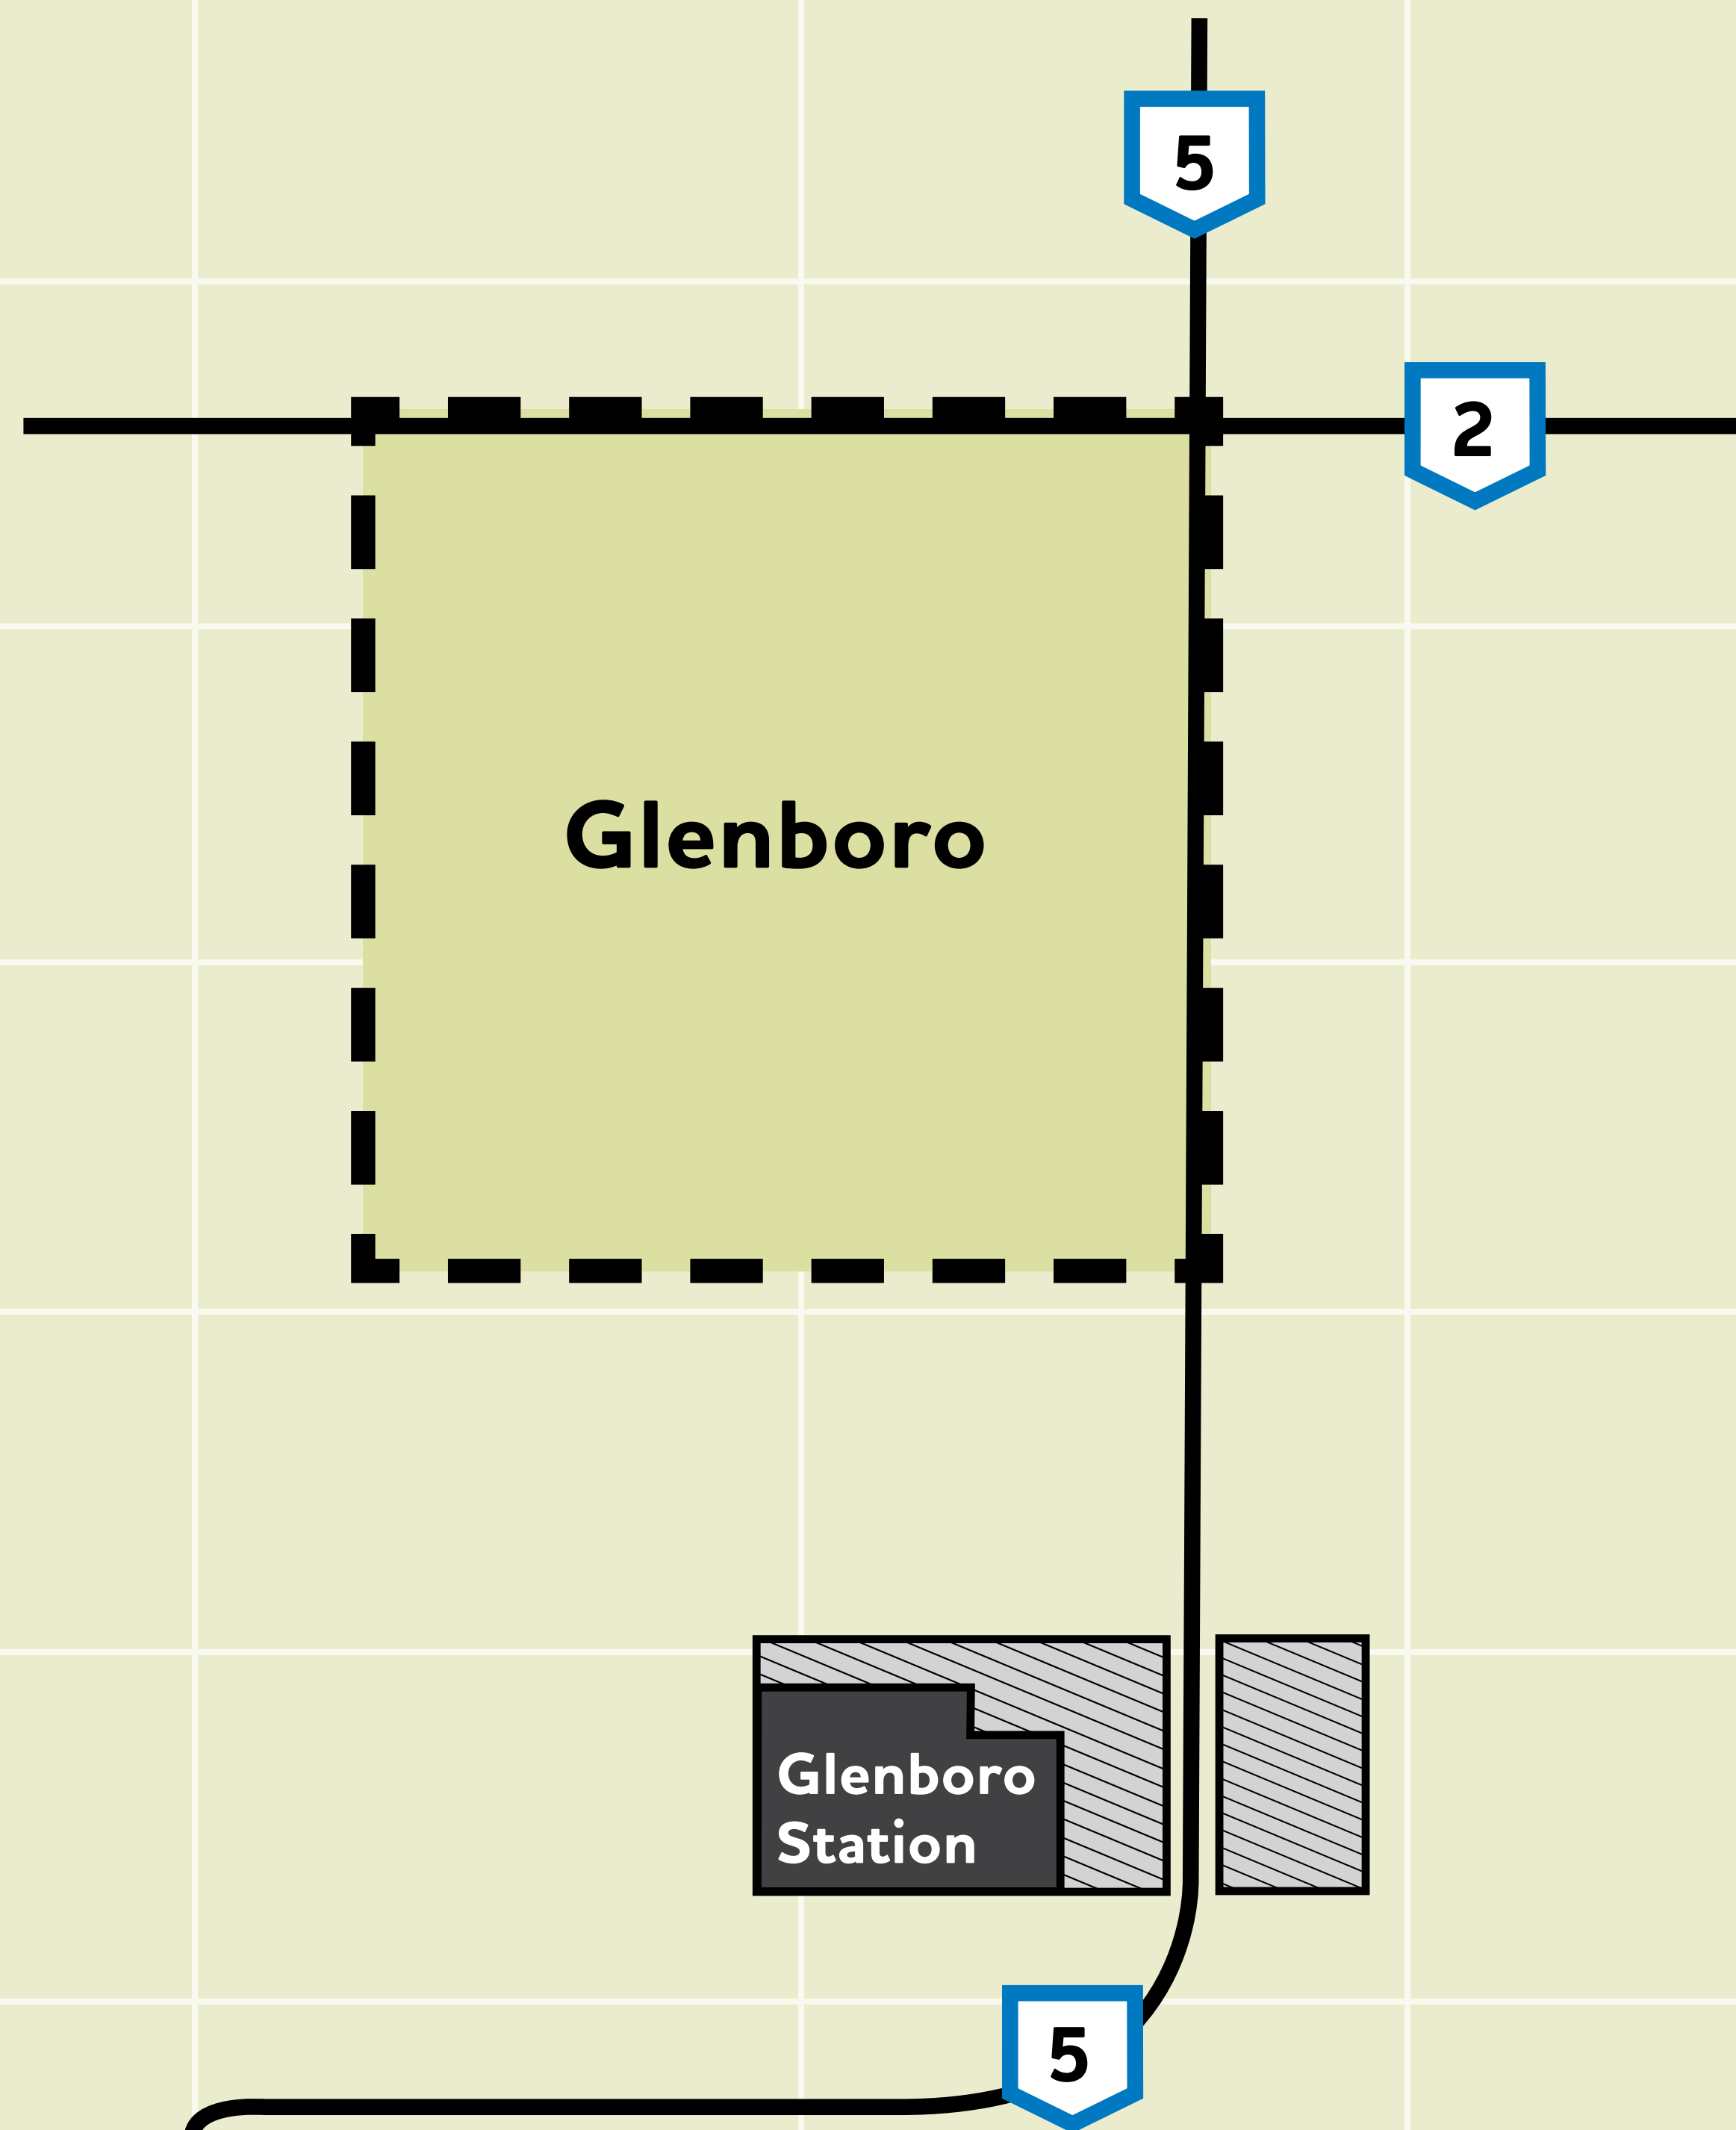

Glenboro Station Modifications

- Although distant from the proposed transmission line, modifications to Glenboro Station will be required, including extending the current switch yard and installing additional equipment.
- Due to the expansion of the station, towers in proximity will be relocated.
- Expansion of the station is an additional 420ft. x 195ft.

Glenboro Station Expansion Project

Legend

-  Existing Glenboro Station
-  Station expansion and tower relocation area

View of Glenboro South Station