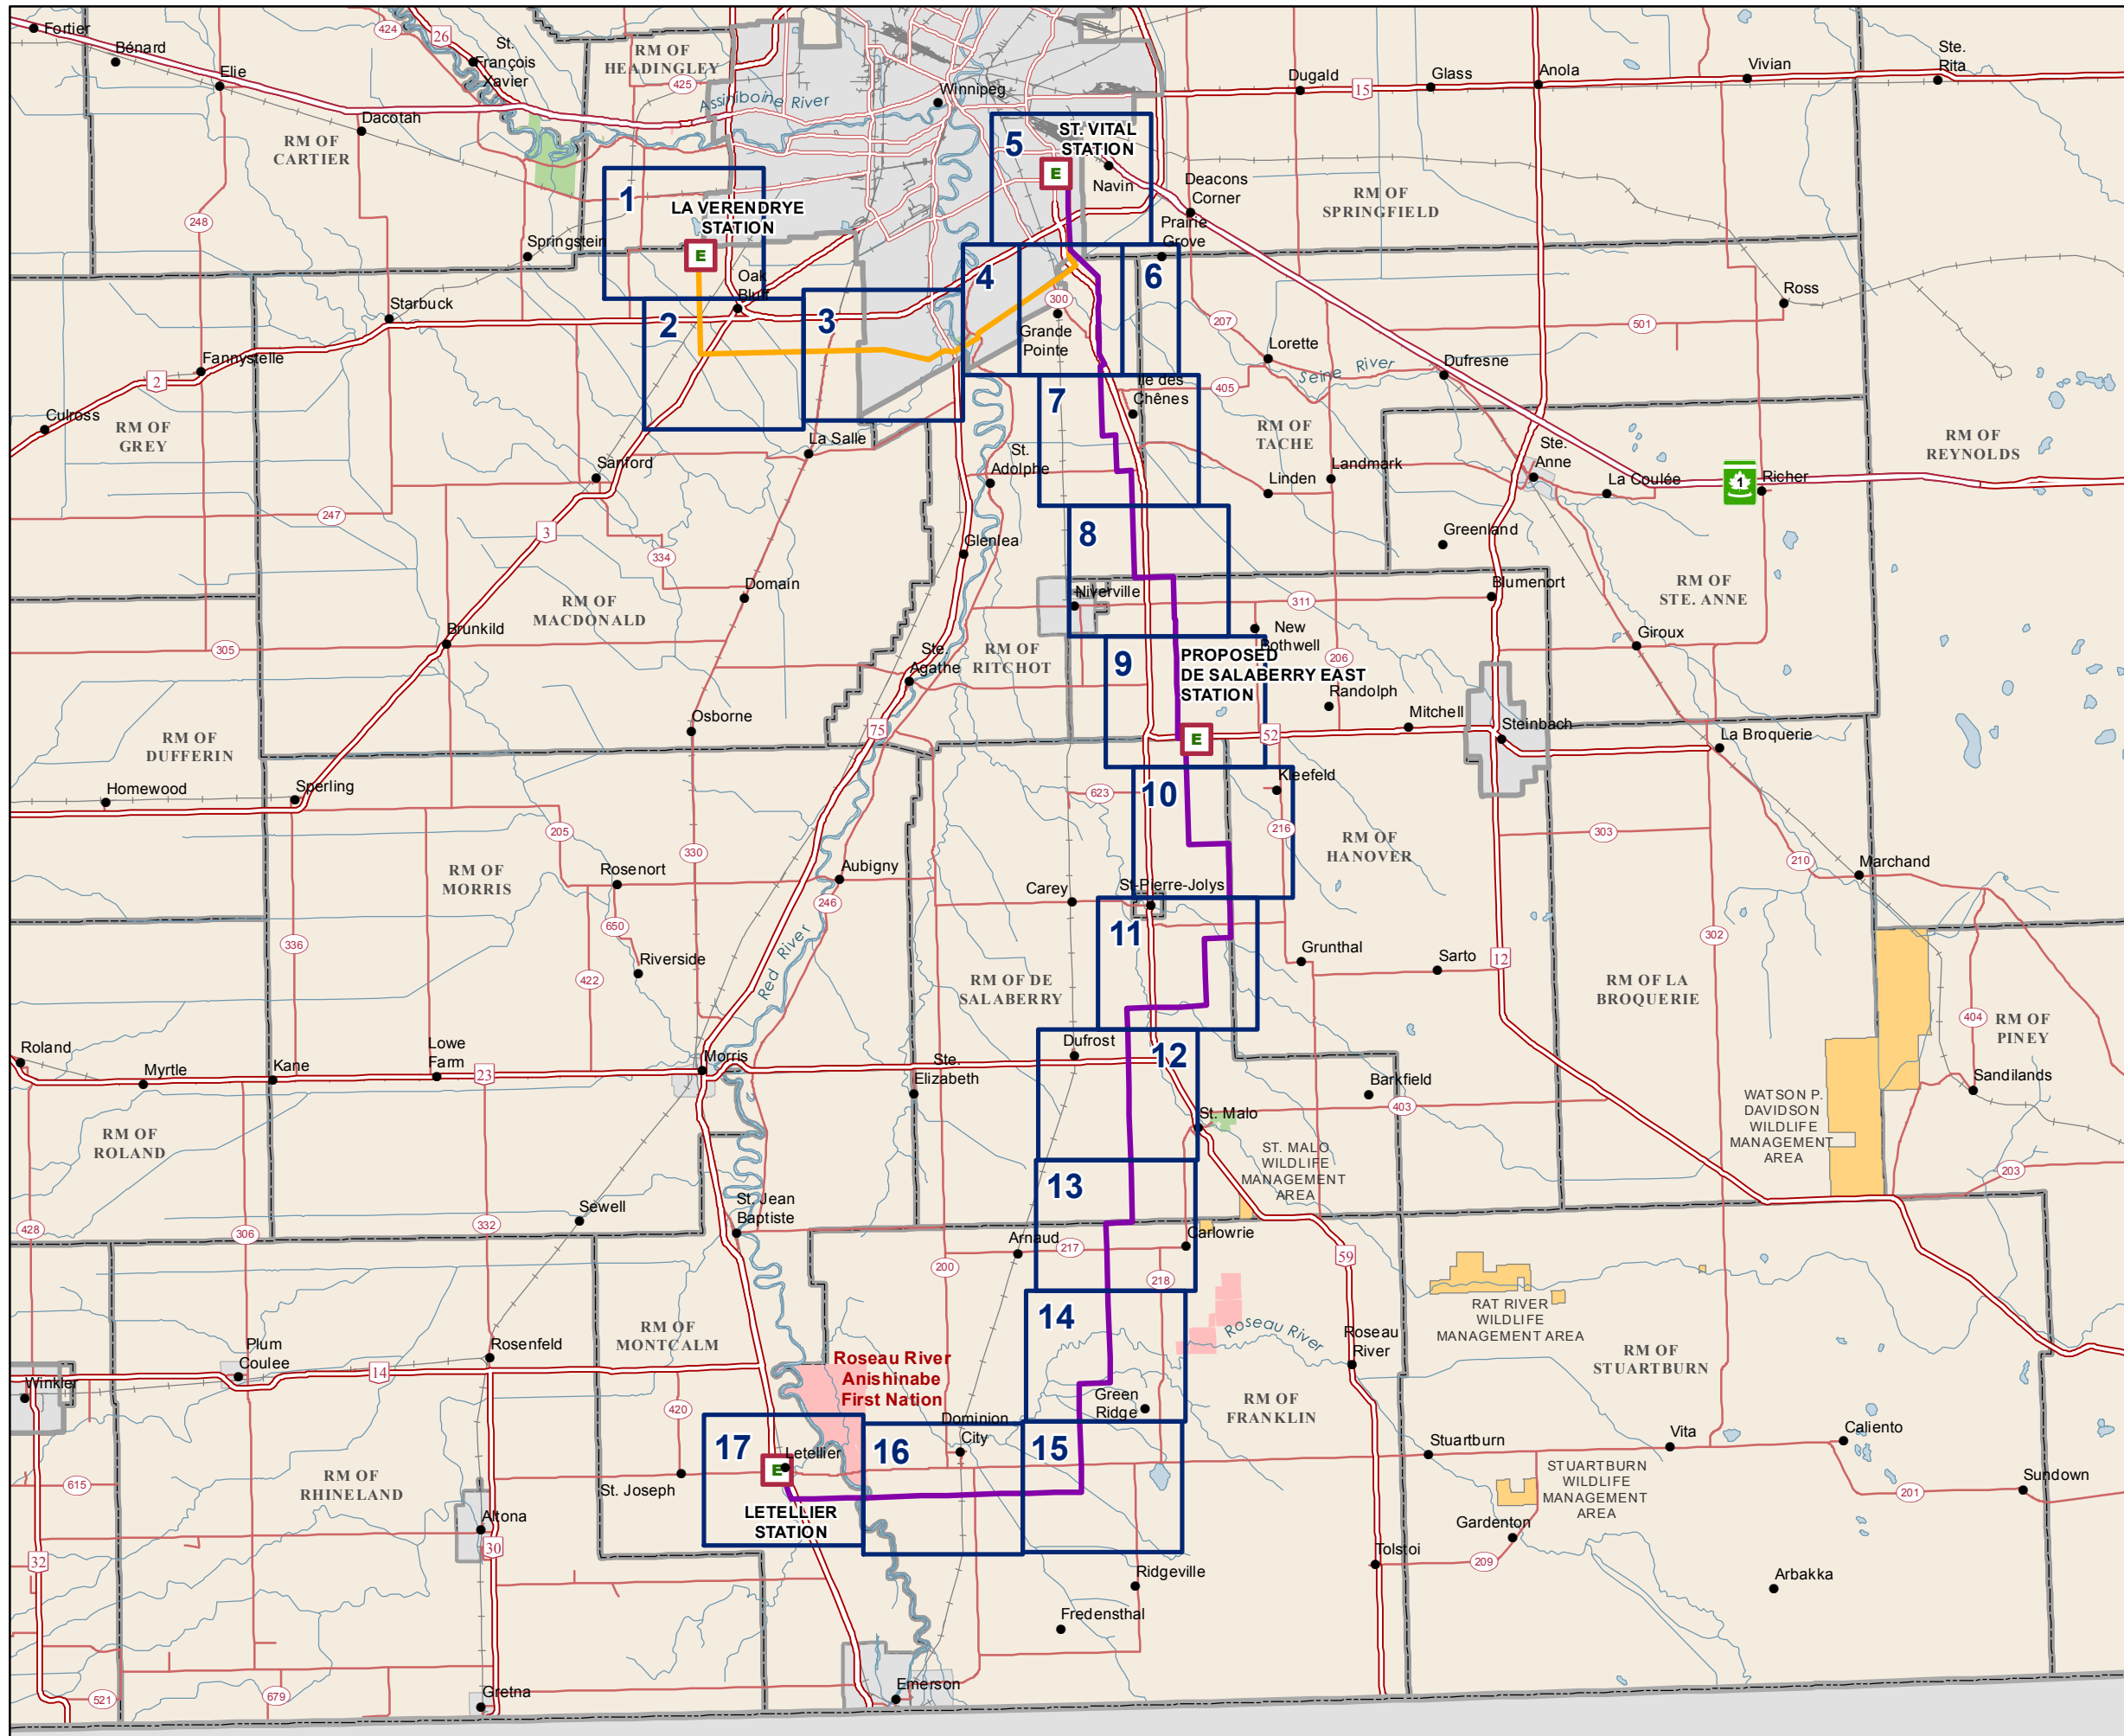

St. Vital Transmission Complex

Project Infrastructure

- Electrical Station
- St. Vital to Letellier Transmission Line
- St. Vital to La Verendrye Transmission Line

Map Grid Index

- Map Grid (30k)

Landbase

- Community
- Trans Canada
- Provincial Highway
- Provincial Road
- Railway
- City / Town
- Rural Municipality
- First Nation
- Provincial Park
- Wildlife Management Area

Coordinate System: UTM Zone 14N NAD83
 Data Source: MBHydro, ProvMB, NRCAN
 Date Created: November 8, 2017

1:400,000

St. Vital Transmission Complex 30k Map Folio Index